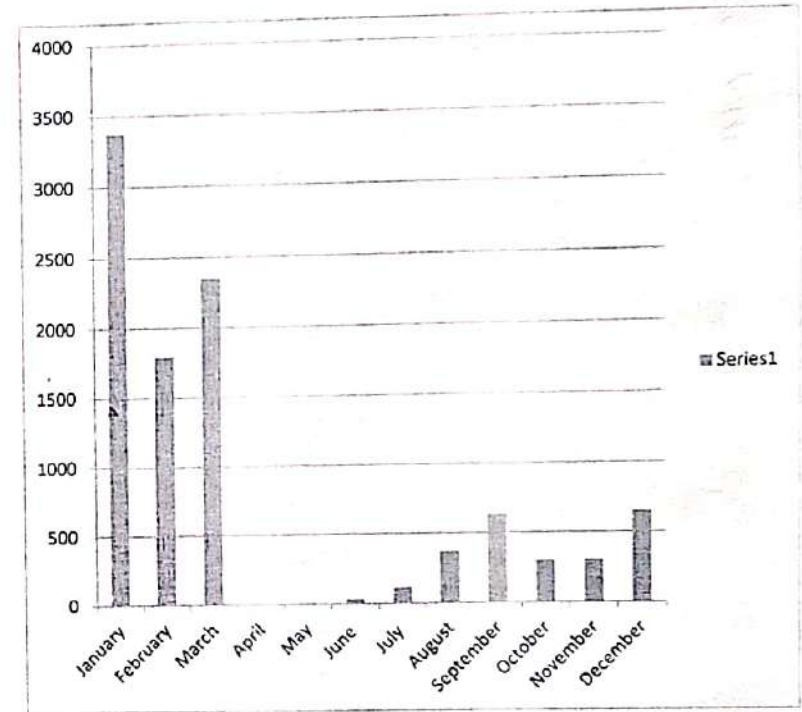

4.2.4.

Academic year 2020-21 Aug - July.

ACS COLLEGE OF ENGINEERING, BANGALORE - 560 074
Library User Statistics for the Calendar year 2020

Months	Daily Circulation	Daily Visiotor	Evening Visitor	Dligital Library	Staff	Discussion Room
January	1759	1074	300	76	51	113
February	866	781	55	57	11	19
March	1132	1217	0	0	0	0
April	0	0	0	0	0	0
May	6	3	0	0	0	0
June	22	13	0	0	0	0
July	55	57	0	0	0	0
August	203	168	0	0	0	0
September	322	291	0	21	0	0
October	203	100	0	0	0	0
November	214	94	0	0	0	0
December	311	322	0	6	8	0
Total -	5093	4120	355	160	70	132

Month	Total
January	3373
February	1789
March	2349
April	0
May	9
June	35
July	112
August	371
September	634
October	303
November	308
December	647

LIBRARY USER STATISTICS - 2020

NOTE: DATA COLLECT FROM CENTRAL LIBRARY (NGL software & Gate Registres)

Total Item Investigations - The total number of times a content item or information related to a content item was accessed.
Total Item Requests - The total number of times the full text of a content item was downloaded or viewed.
Article Request (NON-Counter) - The number of documents requested from the server.
Page Views - The number of pages viewed on a Web site.
Searches Run - Reports the number of keyword searches performed.
Visits - Represents the number of individual durations of times visitors were on the site accessing a series of pages without 30 minutes of inactivity. A single visitor can account for multiple visits in a single day.