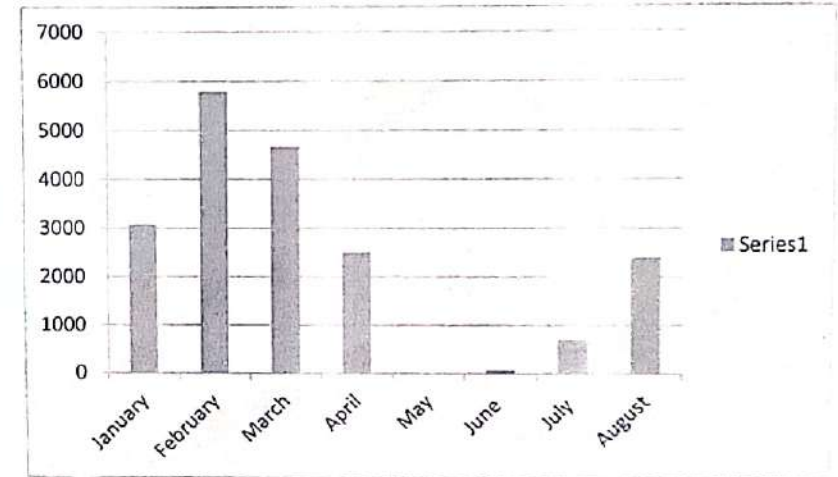

Month	Total
January	3373
February	1789
March	2349
April	0
May	9
June	35
July	112
August	371
September	634
October	303
November	308
December	647

LIBRARY USER STATISTICS - 2020

NOTE: DATA COLLECT FROM CENTRAL LIBRARY (NGL software & Gate Registres)

Library User Statistics for the Calender - year 2021

Months	Daily Circulation	Daily Visiotor	Digital Library	Staff	Discussion Room
January	1550	1457	17	12	37
February	2494	2888	46	20	348
March	2179	2108	57	0	325
April	1261	1095	0	0	152
May	Lockdown Period				
June	60	17	0	0	0
July	223	464	0	0	25
August	779	1356	39	0	233
September					
October					
November					
December					
Total -	8546	9385	159	32	1120

Month	Total
January	3073
February	5796
March	4669
April	2508
May	0
June	77
July	712
August	2407
September	0
October	0
November	0
December	0

LIBRARY USER STATISTICS - 2021

NOTE: DATA COLLECT FROM LIBRARY CENTRAL LIBRARY (NGL software & Gate Registres)